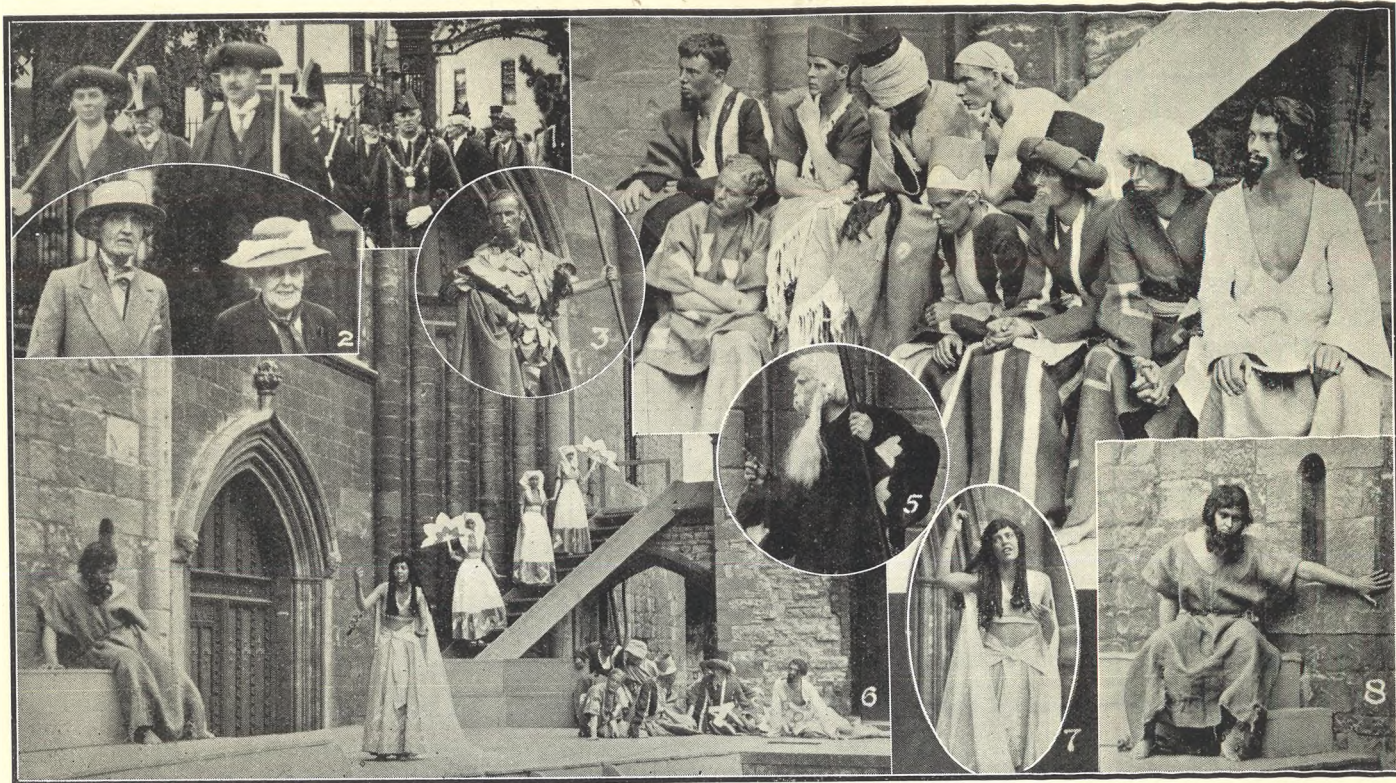

BEAUTIFUL
MEMORIALS
A. E. EMMS
HALES ROAD
CHEL TENHAM
Tel 2391. Est. over 50 years.

DALE, FORTY and Co. Ltd., For the Best PIANOS

TEWKESBURY ABBEY FESTIVAL

The first festival of the Friends of Tewkesbury Abbey is being held this week. Three plays are being performed before the great West door of the Abbey. We illustrate above scenes from "Samson Agonistes."
 1.—The Mayor and members of Corporation arriving for opening service on Sunday. 4.—The chorus in "Samson Agonistes." 6.—The scene when Delilah accosts the blinded Samson in prison.
 2.—Miss Gwen Lally and Mrs. Fair, of Ashchurch, at the opening service. 5.—Mr. Joseph Adamson as Manoah, Samson's father. 7.—Delilah.
 3.—Harapha the Giant. 8.—Samson in sackcloth and chains.
 "Cheltenham Chronicle" Photographs. Copies 1s. and 1s. 9d.