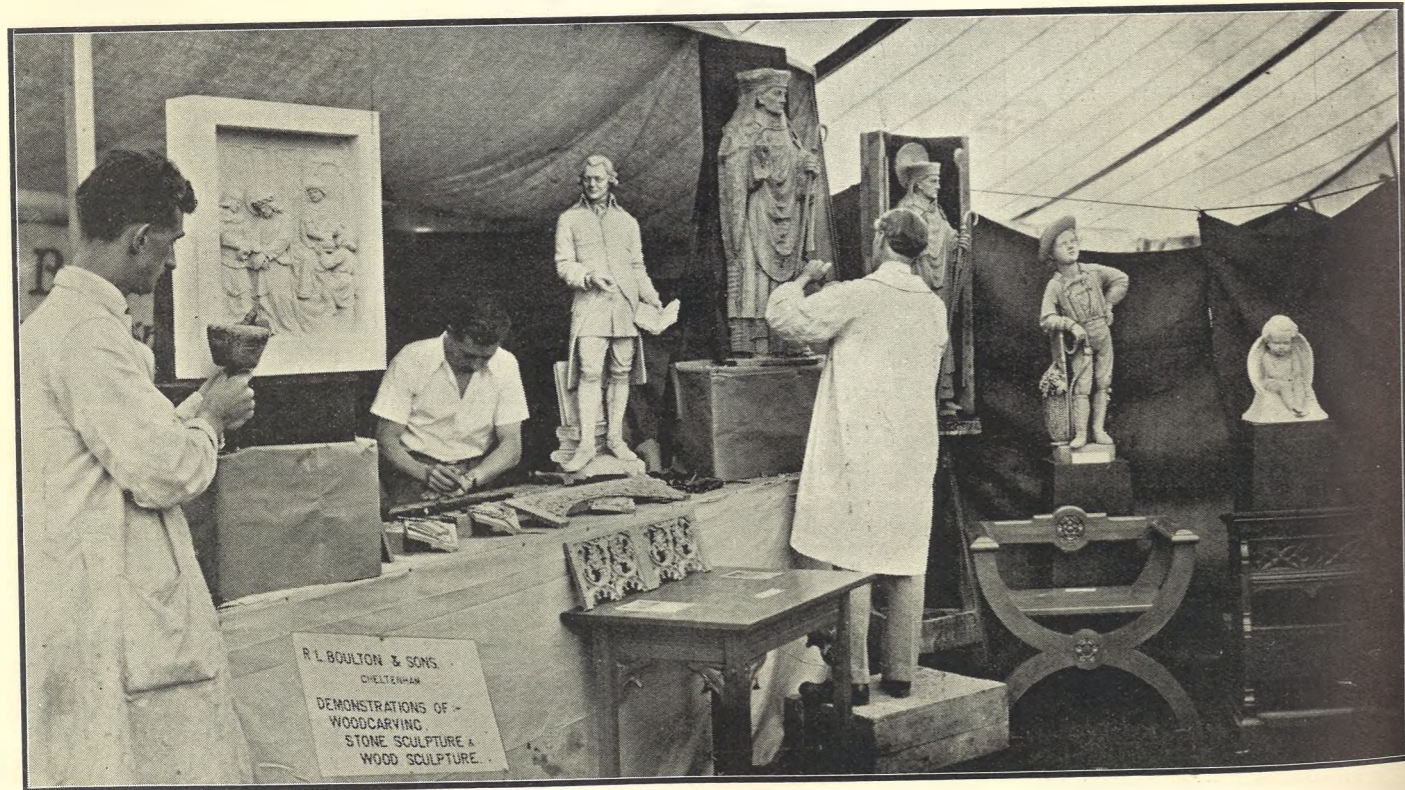

Miss Iris Patricia Burton has long been connected with the Girl Guide movement in Cheltenham, and she is one of the best known pianists in the town. Many people attended her wedding at St. Paul's, and the reception at Pittville Pump Rooms last week.

1.—The bride's father (second from right) with three of his friends. 2.—Guests at the reception. 3.—The bridal and family group. 4.—Many of the guests on steps of Pittville Pump Rooms.

BEAUTIFUL CARVING AT FLORAL FETE

One of the exhibits which attracted much attention in the Arts and Crafts Tent at Cheltenham Floral Fete last week was that of Messrs. R. L. Boulton and Sons, sculptors, of Bath-road, Cheltenham. This old-established firm, specimens of whose art are to be found in many parts of the world, had some of their best craftsmen carving work actually on order. Completed examples of other commissions were inspected with great interest, and visitors were reminded of how the name of Cheltenham is carried overseas, as well as in the British Isles, by the work which Messrs. Boulton and Sons have been privileged to execute. Expert advice, assistance and suggestions are always available to prospective clients.