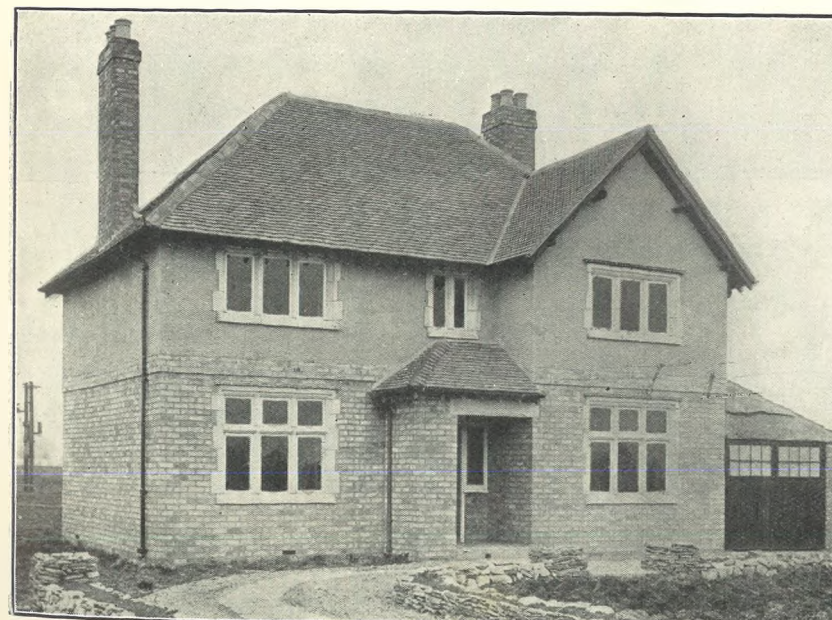

"Cheltenham Chronicle" Photographs. Copies 1s. and 1s. 9d.

AN OPPORTUNITY OF LIVING IN A CHARMING RESIDENCE IN THE COTSWOLD VALE

The house illustrated is situated at Pamington (on the road from Cheltenham to Aston Cross). It contains two reception rooms, including lounge 19ft. 6ins. by 12ft.; hall, kitchen, h. and c. water. Serving hatch to dining-room, four bedrooms, bathroom and lavatory, also a lavatory downstairs. The domestic offices are compact and conveniently arranged within the main walls of the building. Brick-built garage adjoining house; electric light and power; main water. Double entrance drive, large garden at front and back, with delightful open views.