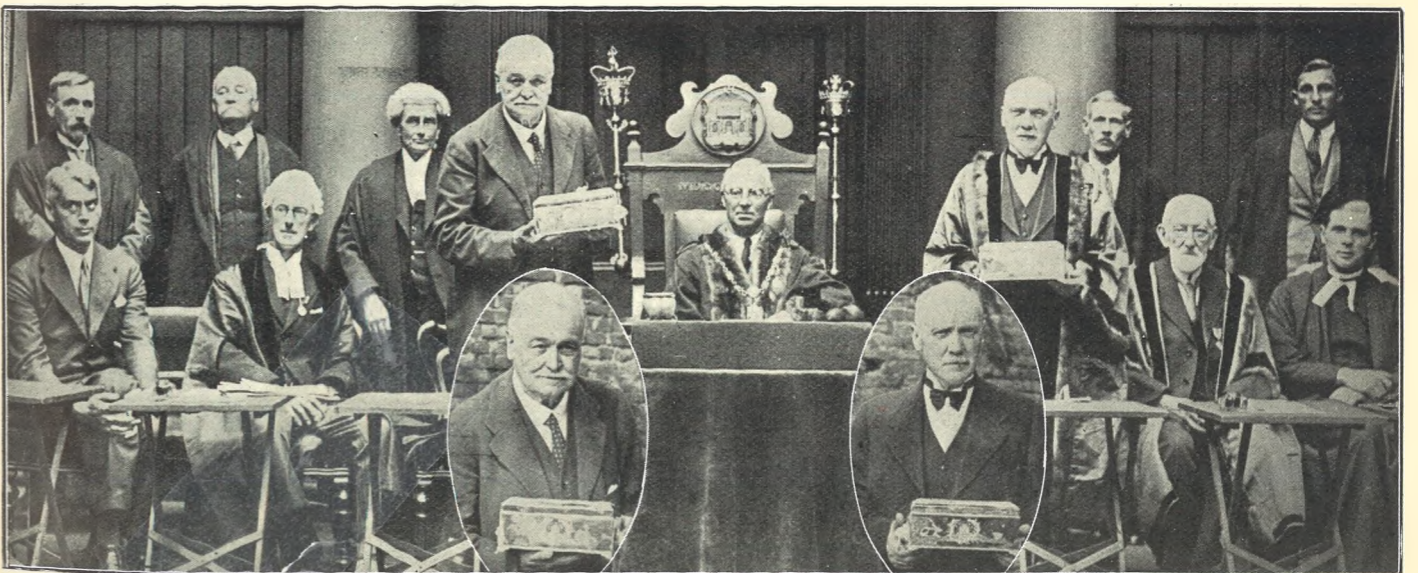

NEW FREEMEN OF TEWKESBURY

The freedom of the borough was conferred on two worthy Tewkesburians on Friday (Charter Day). They were Mr. T. W. Moore and Ald. G. P. Howell, each of whom has been Mayor of Tewkesbury three times. The presentation of the freedom in the Council Chamber, and, inset, the two recipients, Mr. T. W. Moore (on left), Ald. G. P. Howell (on right).