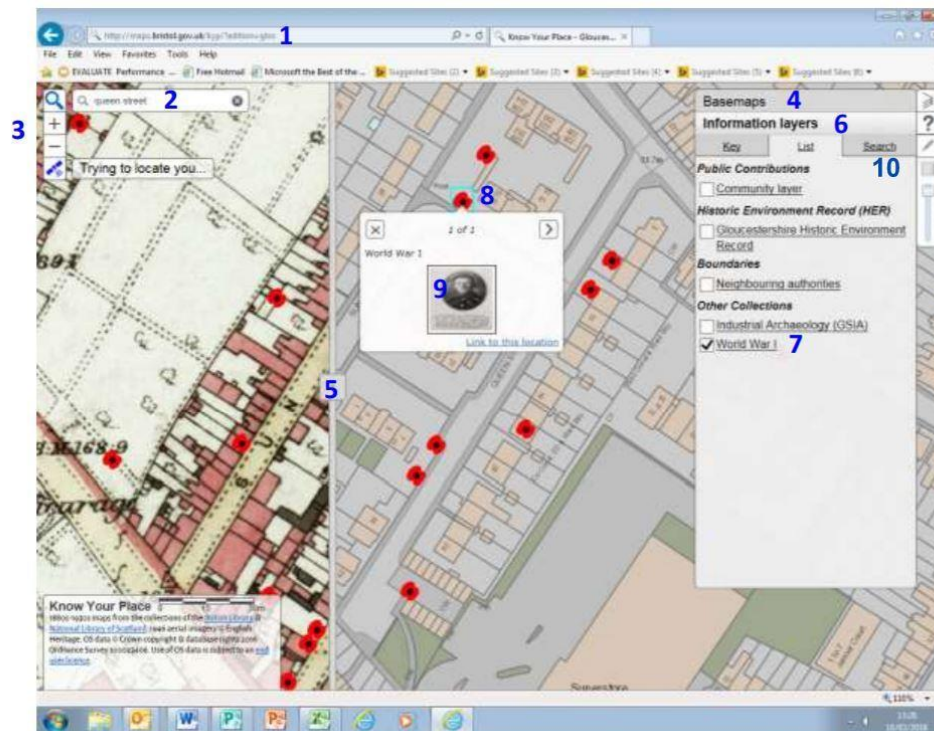

# Cheltenham WWI Photos Online

Fantastic new World War I layer added to the **Know Your Place** website plots the houses of WWI servicemen in Cheltenham. Discover their stories, where they lived and what they looked like. Hundreds of images now available.

The KYP World War 1 layer holds around 1600 entries relating to soldiers serving during the war from the Cheltenham area, linked to their home addresses. Some records also relate to women engaged in war work. Most entries are accompanied by images copied from a contemporary local illustrated newspaper. This collection was created by local historian David Drinkwater and the layer was added to KYP with the help of Gloucestershire Archives volunteers, all members of Cheltenham Local History Society, who carried out additional research to identify precise addresses.

## TO ACCESS THE DATA:

- 1) Go to <http://maps.bristol.gov.uk/kyp/?edition=glos>
- 2) Click on the magnifier box (top left) and enter a postcode or street name.
- 3) Zoom in/out using the +/- (top left). You can also click and hold the mouse to drag it across the screen to move the map.
- 4) Click on Basemaps (top right) to select date of the left (Comparison) and right (Main) maps.
- 5) You can move the slider bar to compare now and then.
- 6) Click Information Layers (lower right under the map thumbnails).
- 7) Untick all the boxes and select the World War I layer only.
- 8) Click on a poppy to view a photo and information.

9) Click on the thumbnail to view a larger image in a new tab.

Close the tab with the image to return to the main **Know Your Place** website.

10) Click [Search](#) to search by surname or any another keyword.